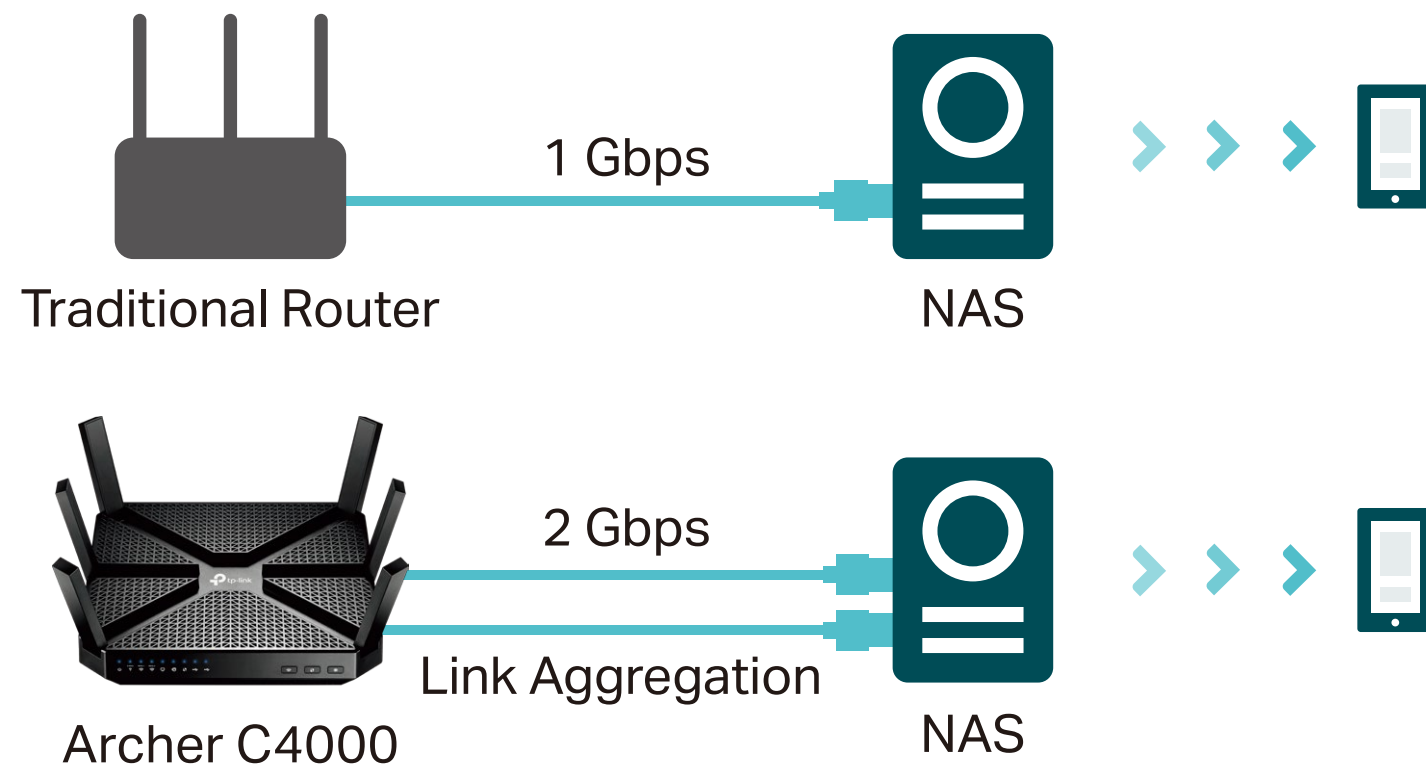

Traditional Router
Sends data to one device at a time

MU-MIMO Router
Simultaneously sends data to multiple devices

Far-Reaching Wi-Fi Coverage

RangeBoost greatly improves the ability of the router to detect devices that are further away or low-powered while Beamforming boosts wireless signal strength toward them, giving your network even greater coverage.

Highlights

Smart Connect for Efficient Performance

Intelligently selects the best available Wi-Fi band for each device to keep connection at top-speed—without worry of weak or dropped connections.

Airtime Fairness

Equally divides attention between new devices like your gaming rig and older devices to improve Wi-Fi performance and reliability without limiting your network.

Normal Time

Airtime Fairness Time

Highlights

High-Speed Transmission Powered by Link Aggregation

Link aggregation accelerates data transfer to network-attached storage (NAS) devices by combining two separate Ethernet ports into a 2 Gbps connection.